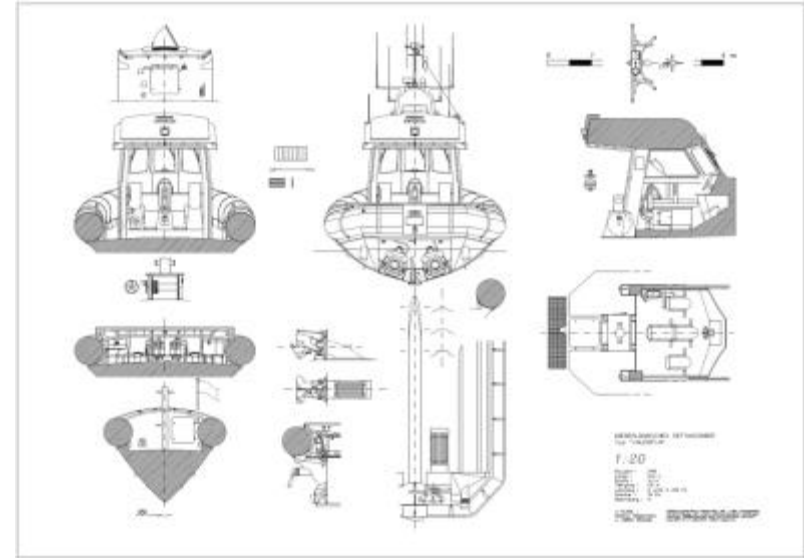

# Metal structure

## *Welding Quality Ford Puma*

*Model ship lured over – design and mould execution for fisherman*

# Model ship Coast Guard – design after picture and technical drawing for modeller