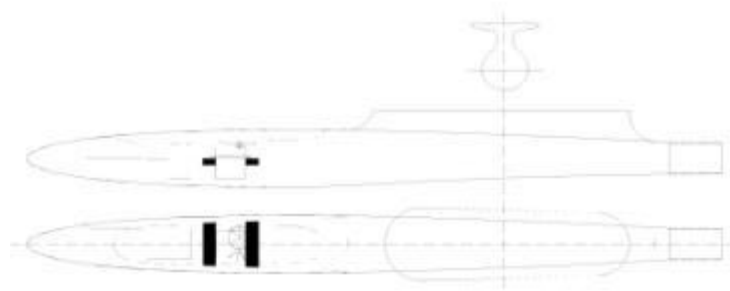

Gliders – design and execution

...and more others.