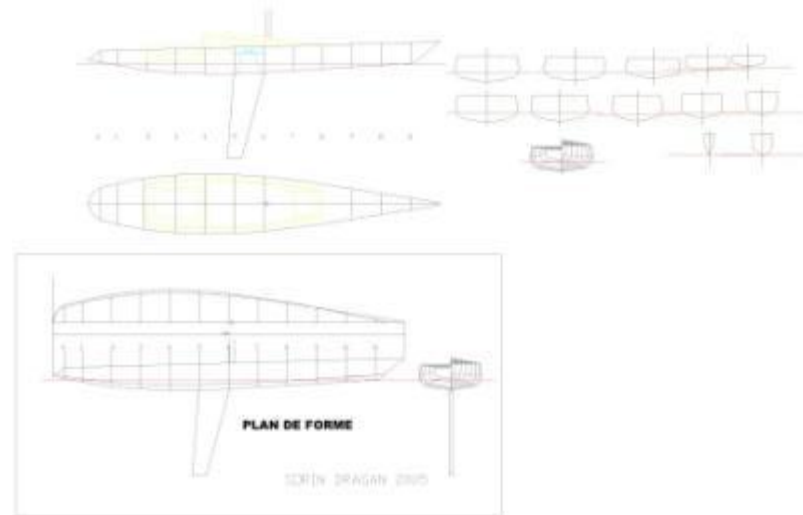

11m yacht – design and execution